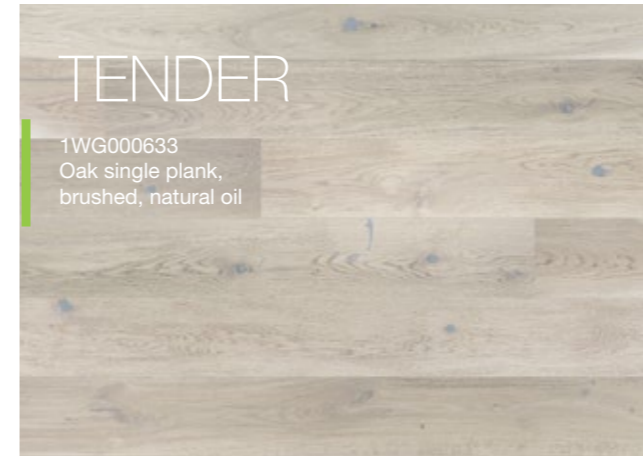

14-19

TENDER

1WG000633
 Oak single plank,
 brushed, natural oil

20-25

SENSE

11WG000634
 Oak single plank,
 brushed, natural oil

26-31

P30 - P3001312A
 P50 - P5001312A
 P61 - P6101312A