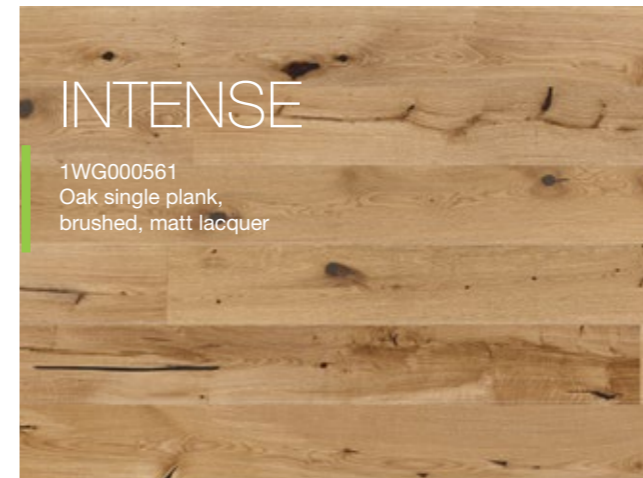

INTENSE

1WG000561
Oak single plank,
brushed, matt lacquer

44-49