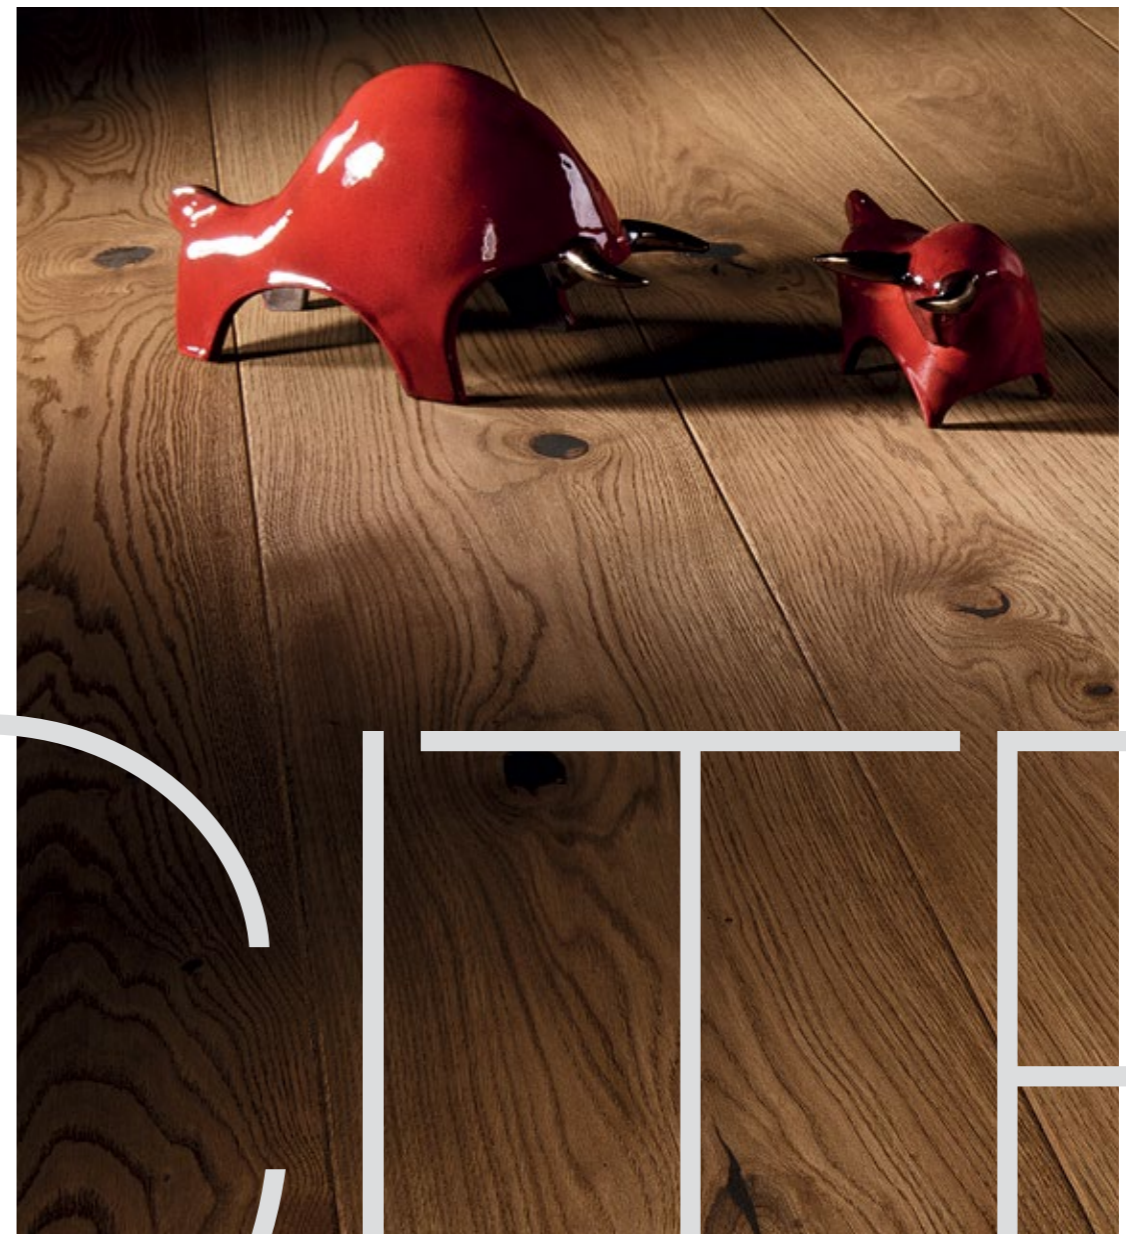

P6101302A – EXCITE Oak lacquer skirting board