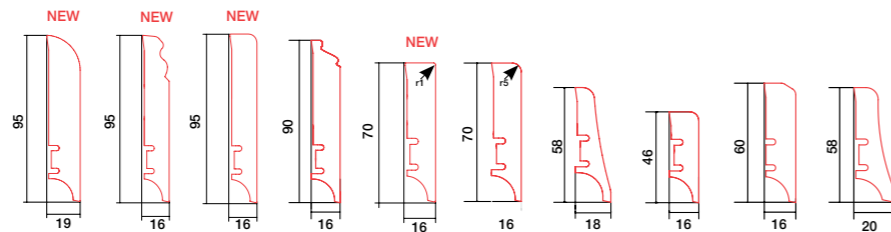

P78 - P7801011A
 P60 - P6001011A
 P42 - P42 01011A

P30 - P3001302A
 P50 - P5001302A
 P61 - P6101302A

White skirtings

The Elite series is a prestigious collection of white coated natural wooden skirting boards. These are perfectly suited to any kind of floor. White skirtings boards are recommended for any type of floor. The length of each skirting board is 2200 mm.