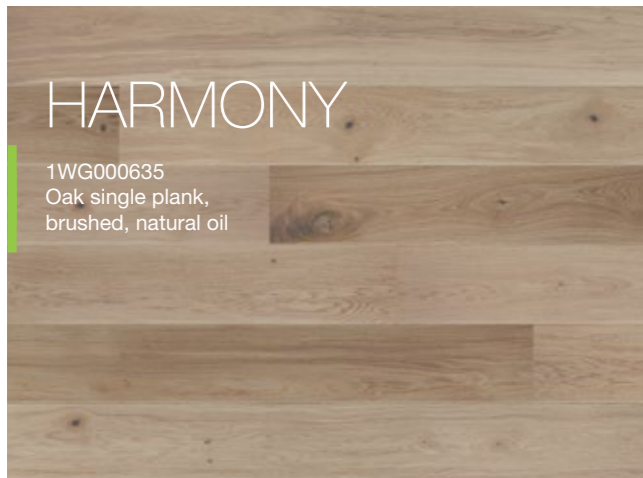

14-19

TENDER

1WG000633
 Oak single plank,
 brushed, natural oil

20-25

SENSE

11WG000634
 Oak single plank,
 brushed, natural oil

26-31

P30 - P3001312A
 P50 - P5001312A
 P61 - P6101312A

P20 - P2001242A
 P30 - P3001242A
 P50 - P5001242A
 P61 - P6101242A

P30 - P3001352A
 P50 - P5001352A
 P61 - P6101352A

P30 - P3001332A
 P50 - P5001332A
 P61 - P6101332A

HARMONY

1WG000635
 Oak single plank,
 brushed, natural oil