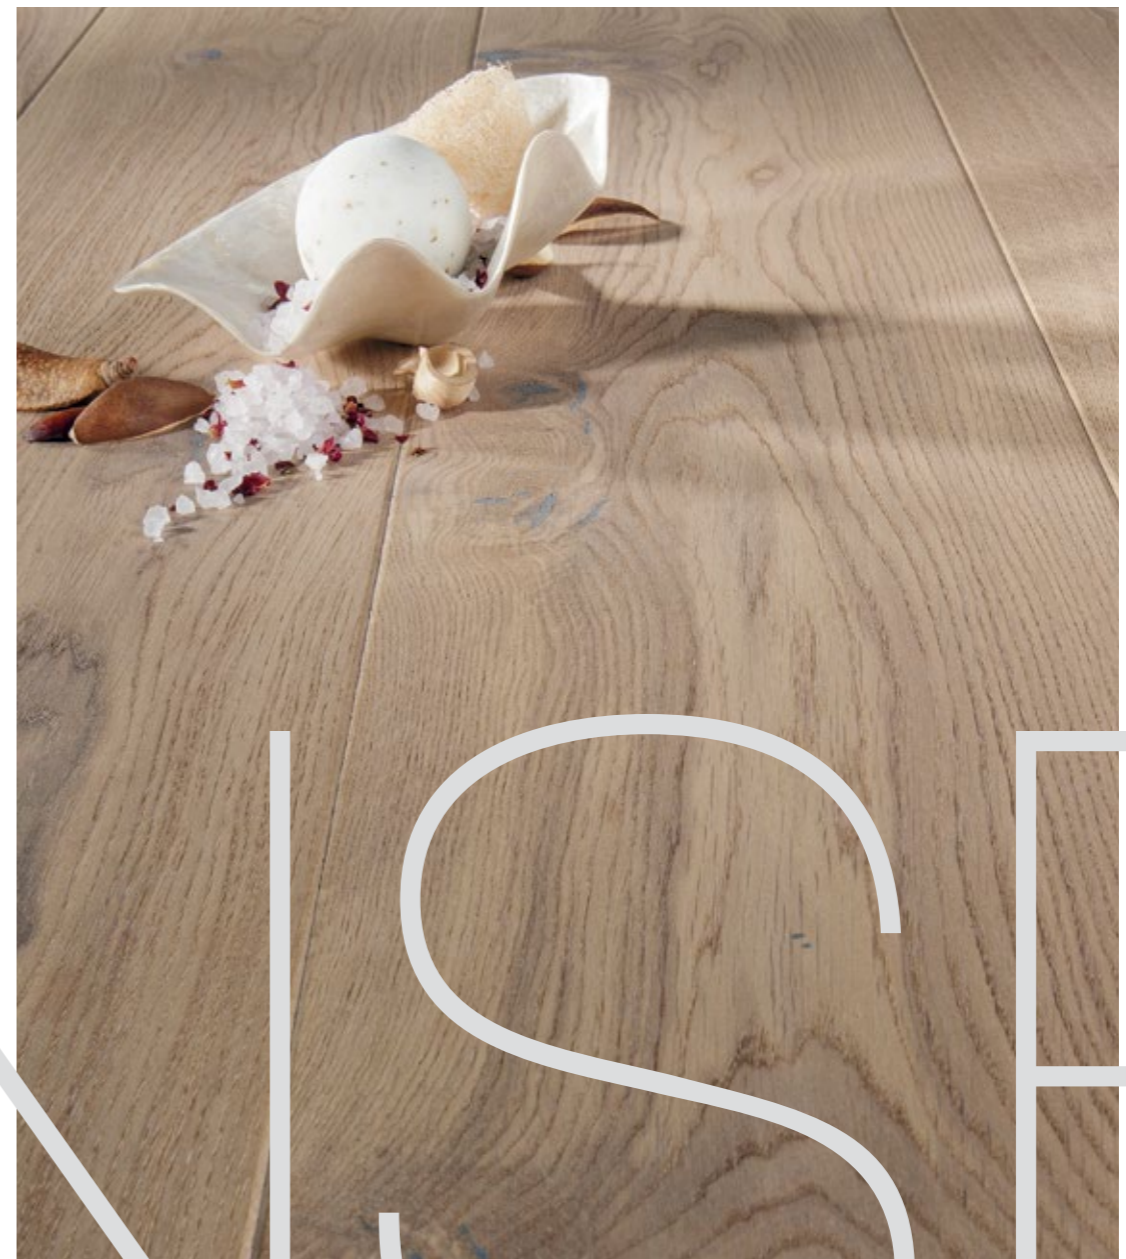

SENSE

P6101332AA – SENSE Oak skirting board

SENSE

A design classic classic_elite

Original stylish elements take on a new dimension in this interior, so that the arrangement as a whole personifies a new dimension of the classic. The light spaces and inspirations drawn from London residences are in perfect harmony with the classically elegant HARMONY oak floor.