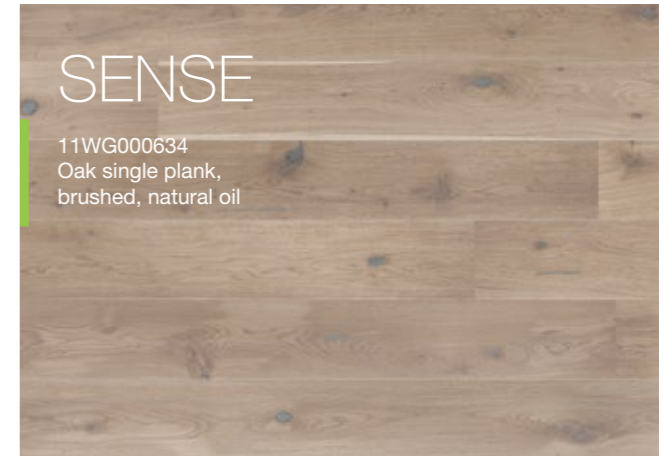

14-19

TENDER

1WG000633
 Oak single plank,
 brushed, natural oil

20-25

SENSE

11WG000634
 Oak single plank,
 brushed, natural oil

26-31

P30 - P3001312A
 P50 - P5001312A
 P61 - P6101312A