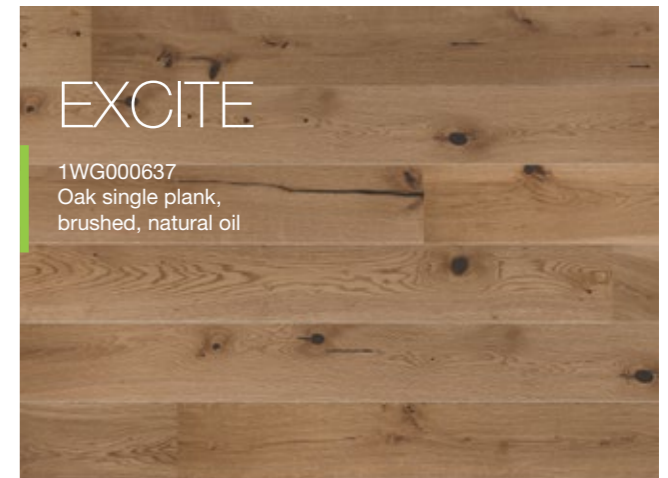

32-37

JOY

1WG000636
 Oak single plank,
 brushed, natural oil

38-43

INTENSE

1WG000561
 Oak single plank,
 brushed, matt lacquer

44-49

EXCITE