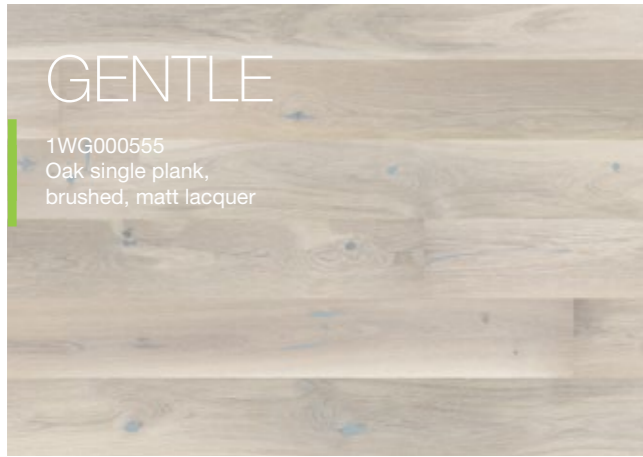

GENTLE

1WG000555
Oak single plank,
brushed, matt lacquer

8-13