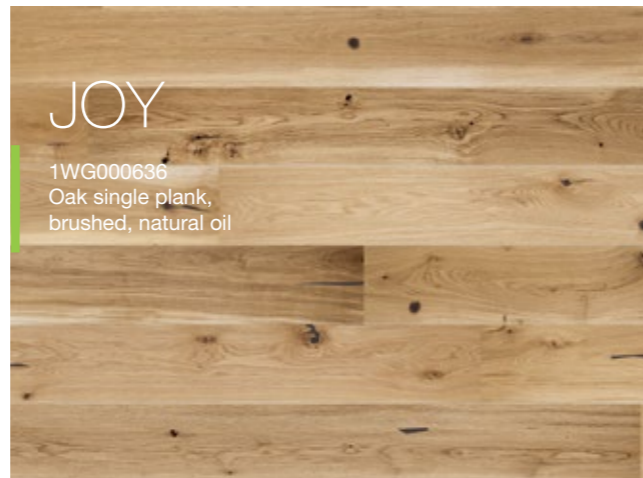

JOY

1WG000636
Oak single plank,
brushed, natural oil

38-43